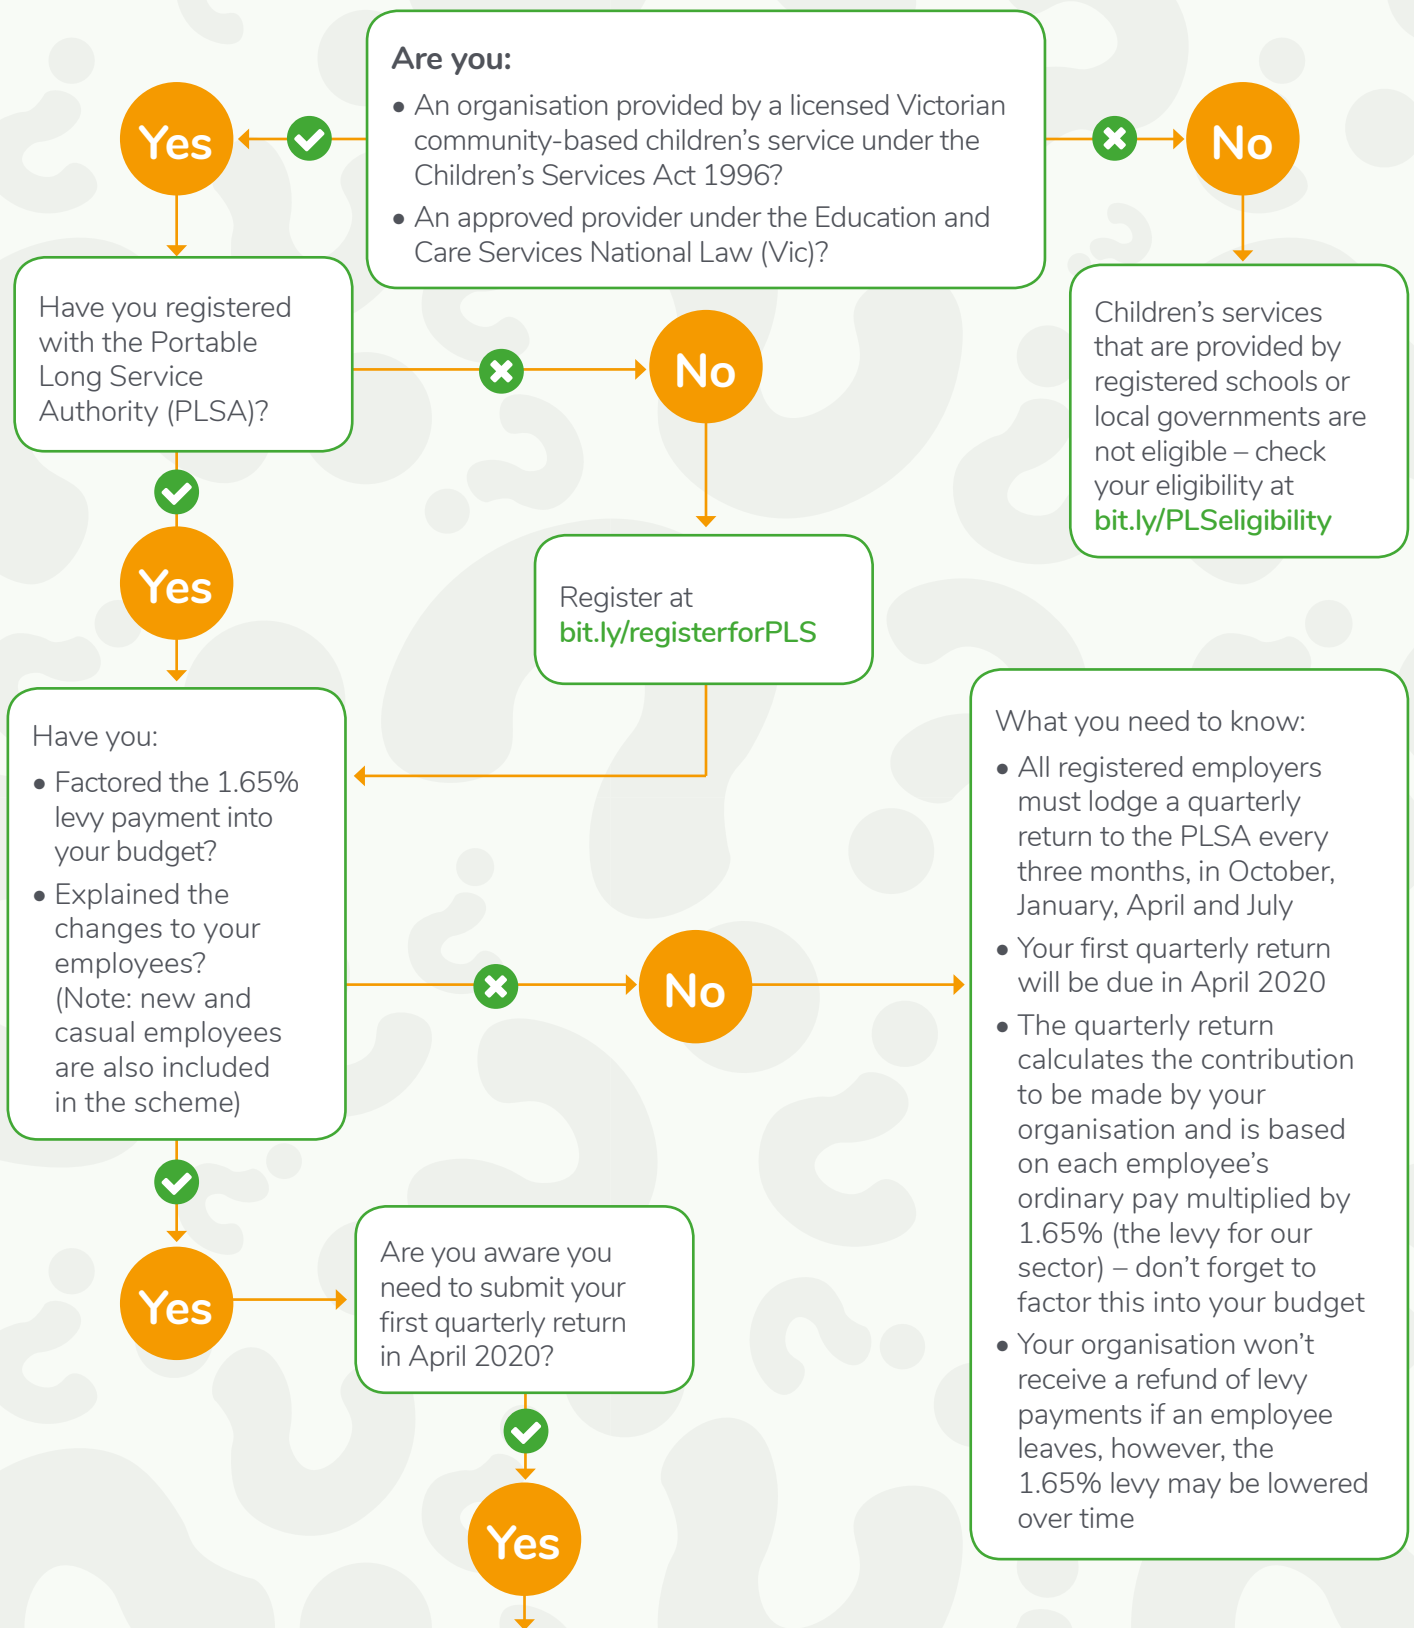

# Is your children's service prepared for portable long service leave?

**GREAT!** You are registered and prepared for Victoria's new portable long service scheme – for additional information, go to [www.vic.gov.au/portable-long-service](http://www.vic.gov.au/portable-long-service)